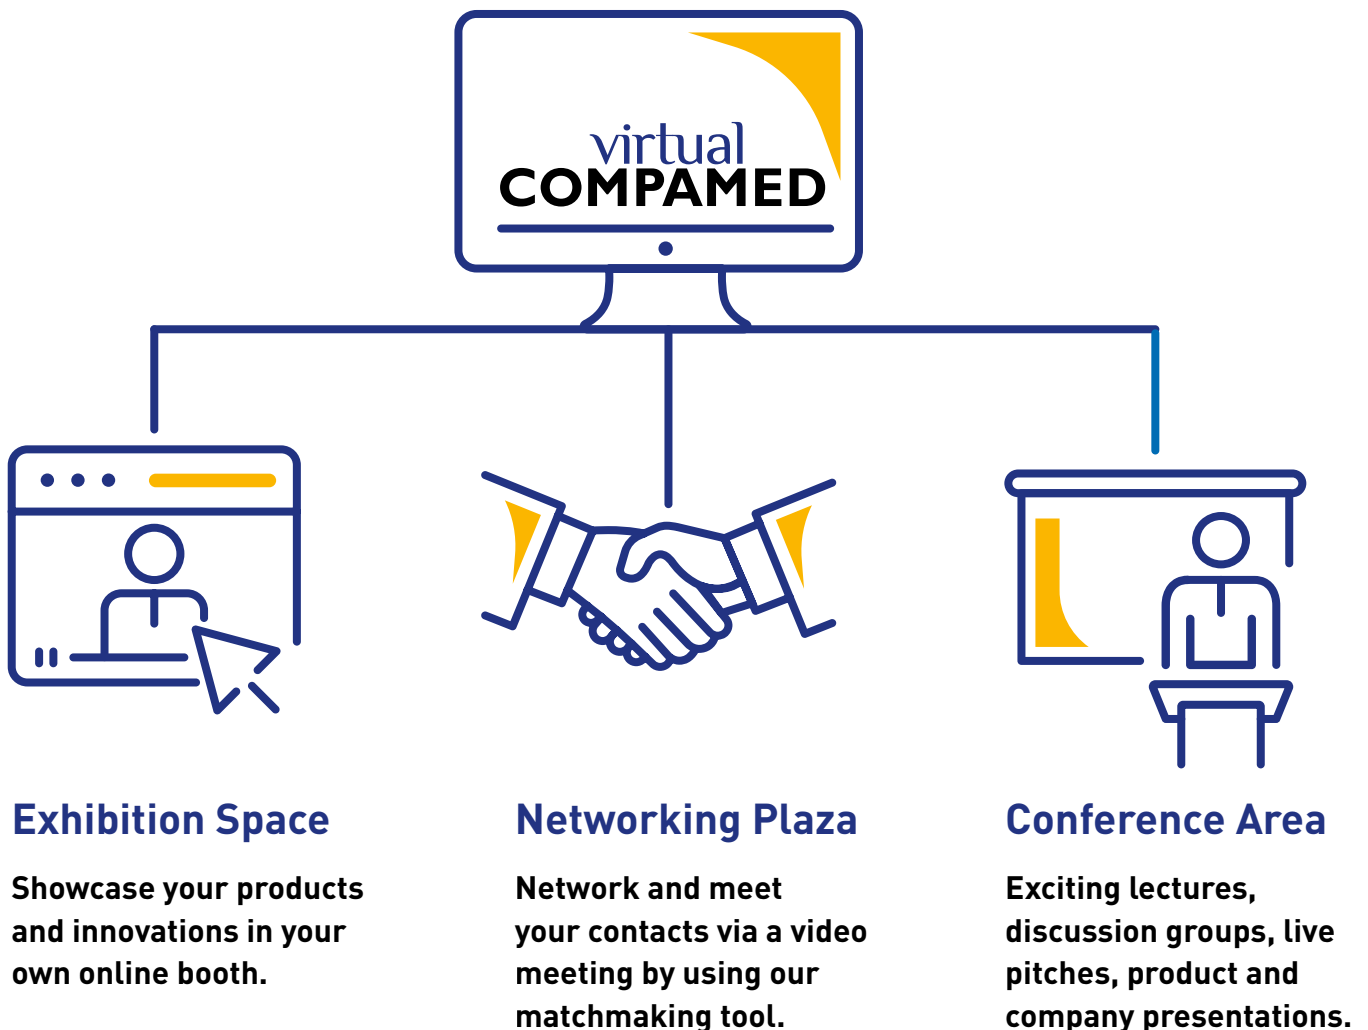

Let's go virtual!

Future, digital, together: we are organising this year's **virtual.COMPAMED** under this trio of ideas to offer you a global platform even in challenging times. Experience a highlight of the medical technology sector in virtual format that can be accessed by anyone from anywhere, and where you can still discover innovations, nurture contacts and stay up to date through the transfer of knowledge.

The virtual.COMPAMED turns challenges into opportunities – join us and take advantage of yours!

virtual.compamed.de

What virtual.COMPAMED offers you:

Experience the trade fair digitally

virtual.COMPAMED offers you a modular range of services that is available digitally and from anywhere. You can visit all participating exhibitors in their online showrooms and discover their latest products and innovations.

Nurture networks online

Take part in video meetings with selected exhibitors and use the matchmaking tool to make targeted contacts by planning appointments and meetings before the trade fair. The intelligent algorithm makes personalised suggestions based on your individual interests.

How to take part in virtual.COMPAMED as a visitor

Access to virtual.COMPAMED.de is free for online visitors.

Free registration is required for certain pages (Exhibition Space/Exhibitor Video Arena, Conference Area video streams, matchmaking). These pages are automatically preceded by a login request. Users already registered in the MEDICA or COMPAMED portal can log in using their COMPAMED access data. Users who are not yet registered must register.