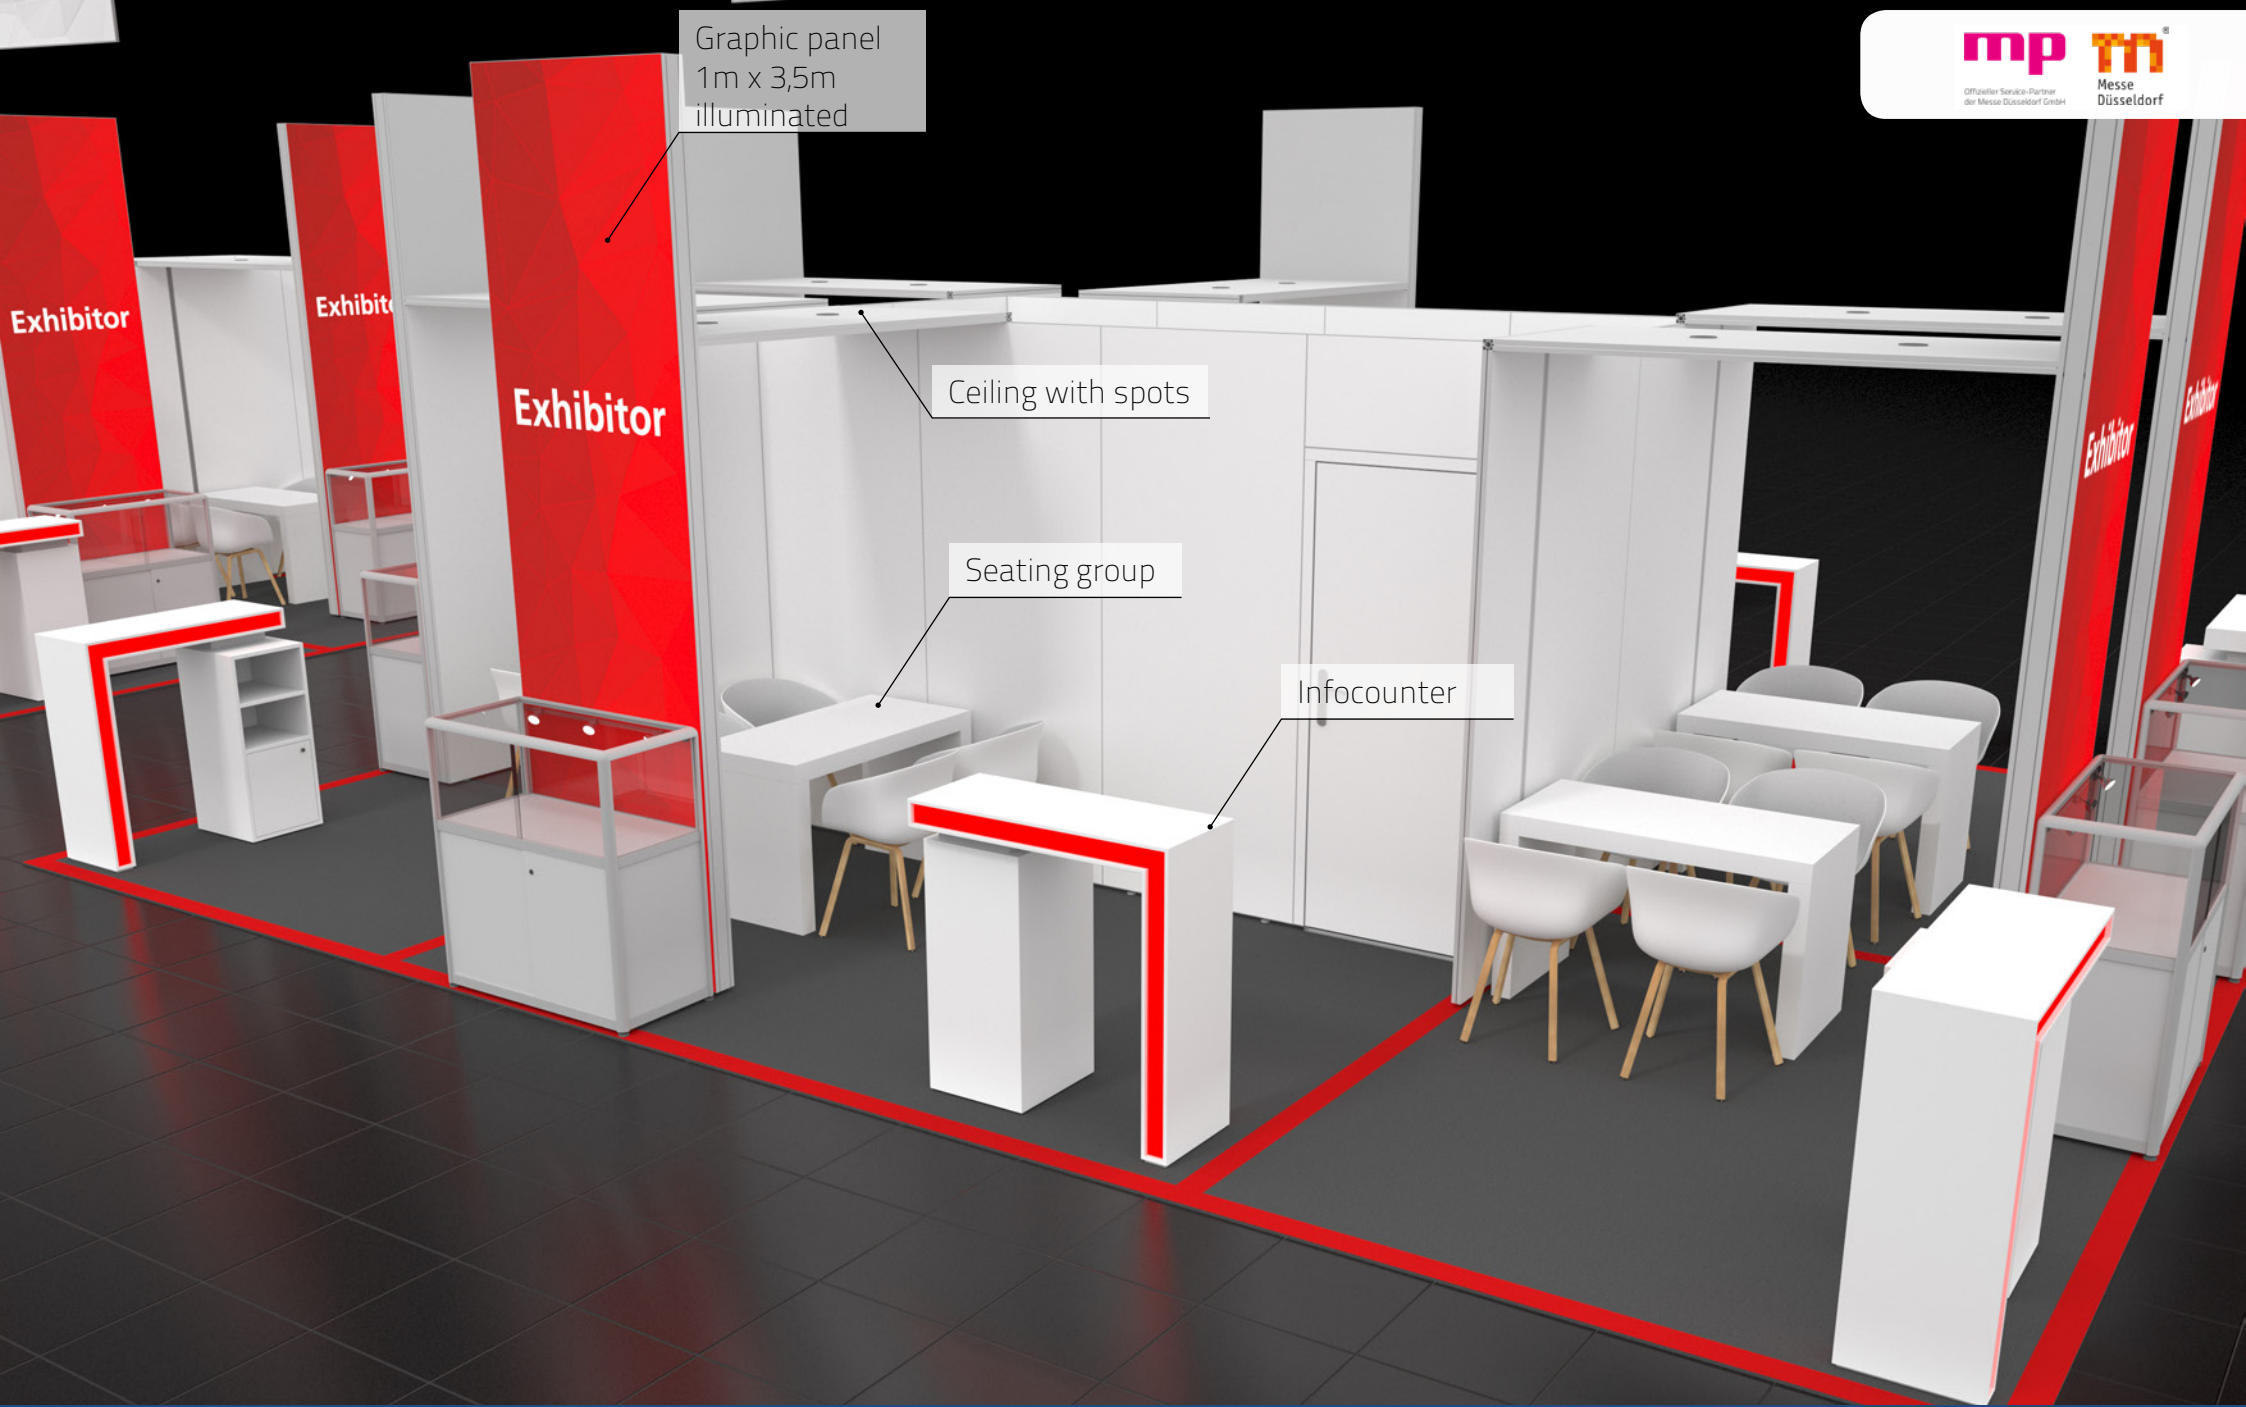

JAPAN

Exhibitor

Exhibitor

Exhibitor

Graphic panel
1m x 3,5m
illuminated

Ceiling with spots

Seating group

Infocounter

Exhibitor

Exhibitor

Exhibitor

Exhibitor

Exhibitor

← 8 m →

← 9 m →