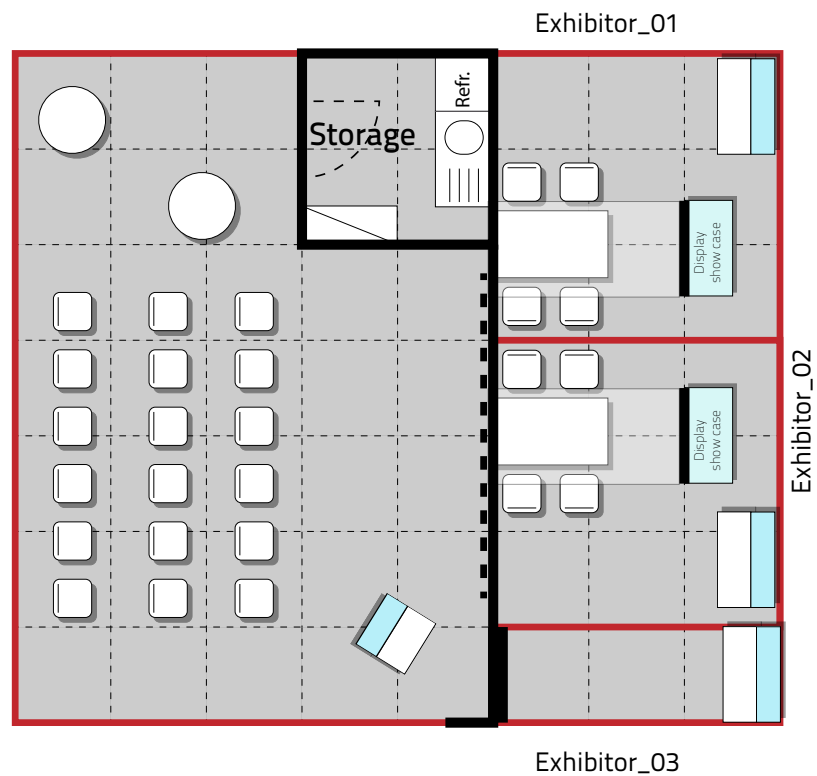

JAPAN

Exhibitor

Exhibitor

Exhibitor

Graphic panel
1m x 3,5m
illuminated

Ceiling with spots

Seating group

Infocounter

Exhibitor

Exhibitor

Exhibitor

Exhibitor

Exhibitor

← 8 m →

← 9 m →